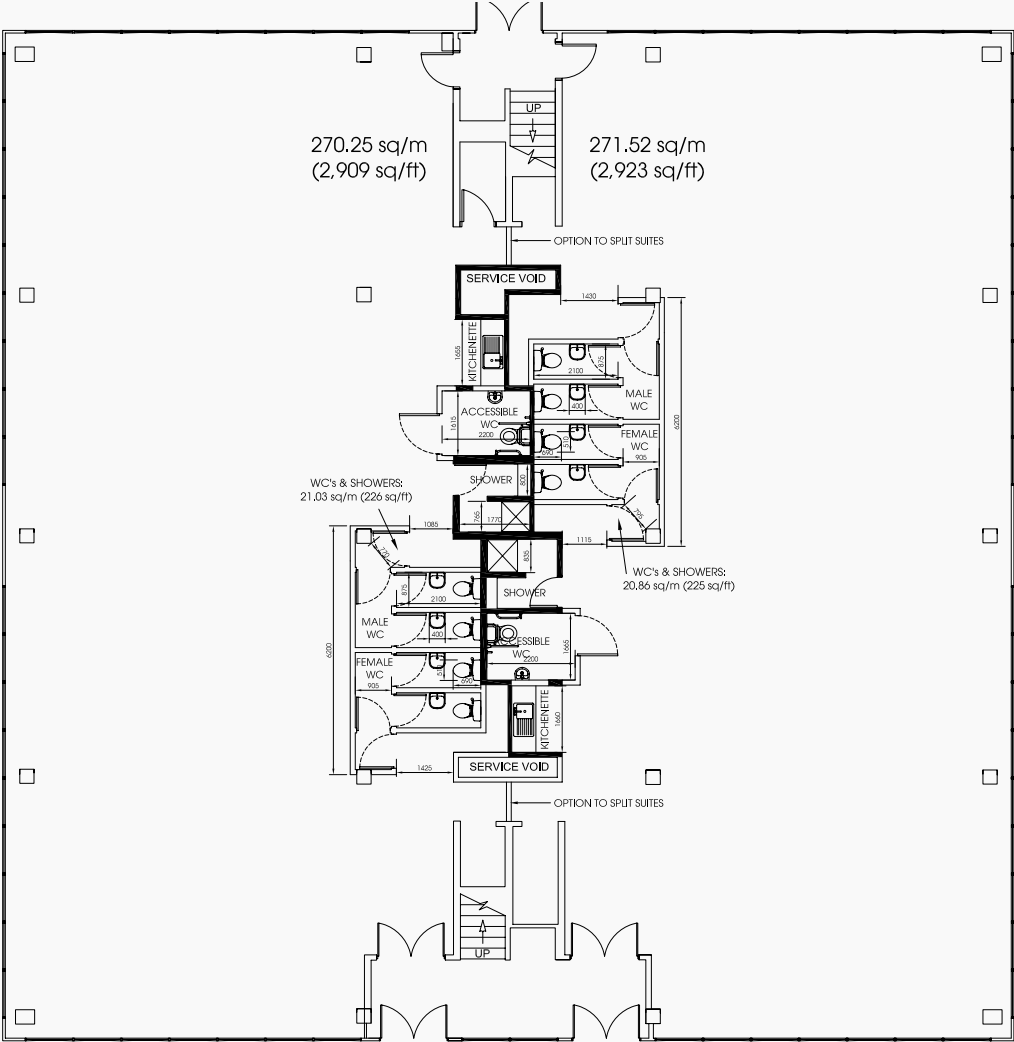

### FLOOR PLANS

Indicative space plans are available on request.

HONEYCOMB, CHESTER BUSINESS PARK, CHESTER, CH4 9QH

EAST

Proposed Ground Floor Plan  
SCALE 1:75

Proposed First Floor Plan  
SCALE 1:75

**SOUTH**

**Proposed Ground Floor Plan**  
SCALE 1:75

**Proposed First Floor Plan**  
SCALE 1:75

WEST

Proposed Ground Floor Plan

SCALE 1:75