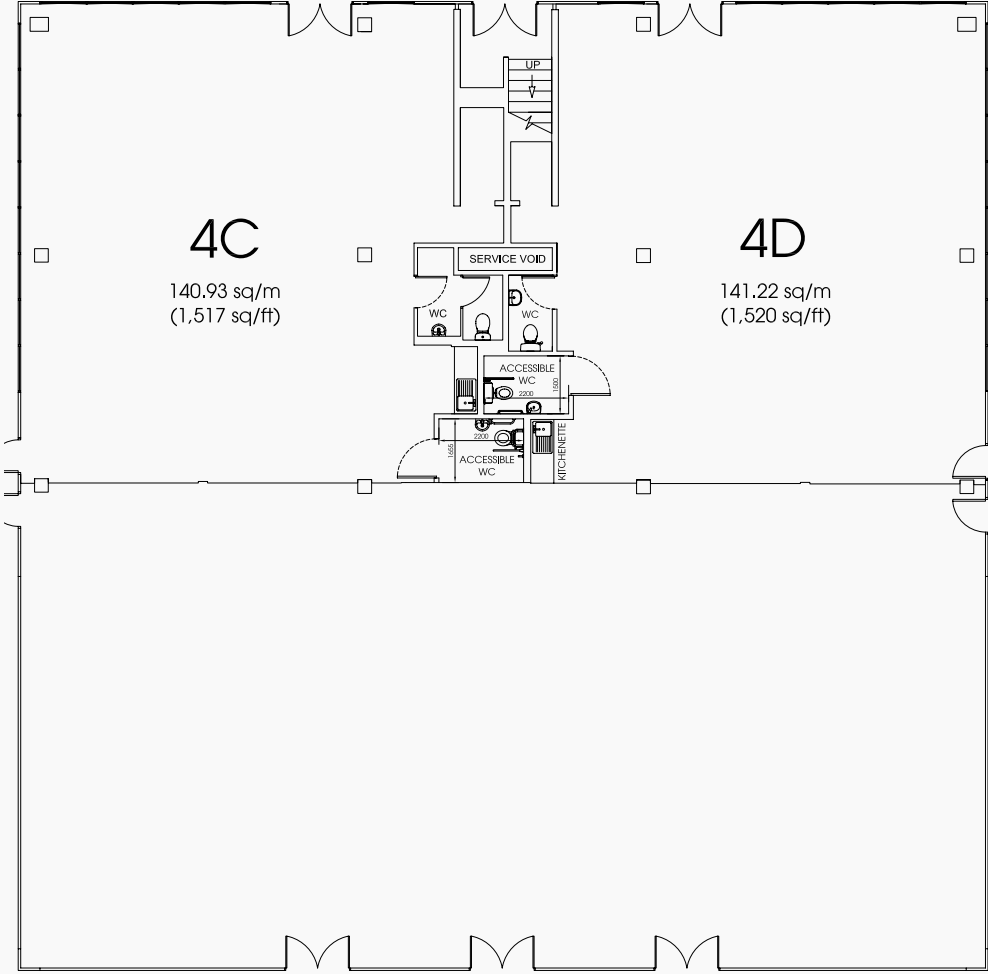

### FLOOR PLANS

Indicative space plans are available on request.

HONEYCOMB, CHESTER BUSINESS PARK, CHESTER, CH4 9QH

EAST

Proposed Ground Floor Plan  
SCALE 1:75

Proposed First Floor Plan  
SCALE 1:75

**SOUTH**

**Proposed Ground Floor Plan**  
SCALE 1:75

**Proposed First Floor Plan**  
SCALE 1:75

WEST

Proposed Ground Floor Plan

SCALE 1:75