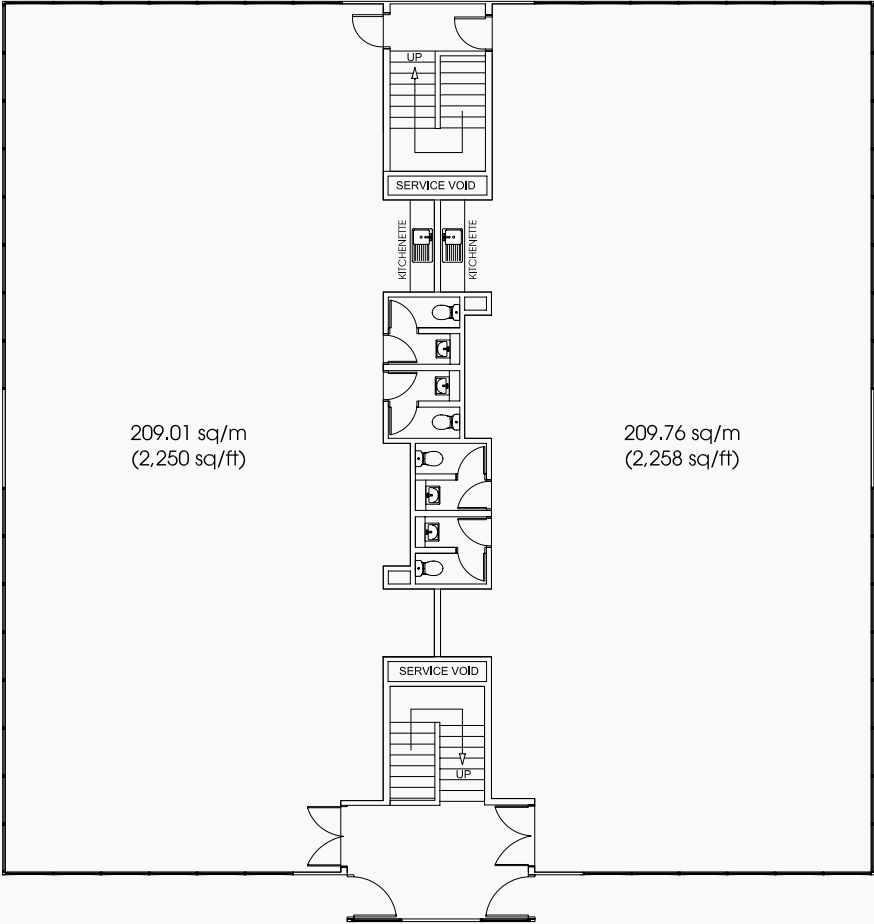

### FLOOR PLANS

Indicative space plans are available on request.

HONEYCOMB, CHESTER BUSINESS PARK, CHESTER, CH4 9QH

EAST

Proposed Ground Floor Plan  
SCALE 1:75

Proposed First Floor Plan  
SCALE 1:75

**SOUTH**

**Proposed Ground Floor Plan**  
SCALE 1:75

**Proposed First Floor Plan**  
SCALE 1:75

WEST

Proposed Ground Floor Plan

SCALE 1:75