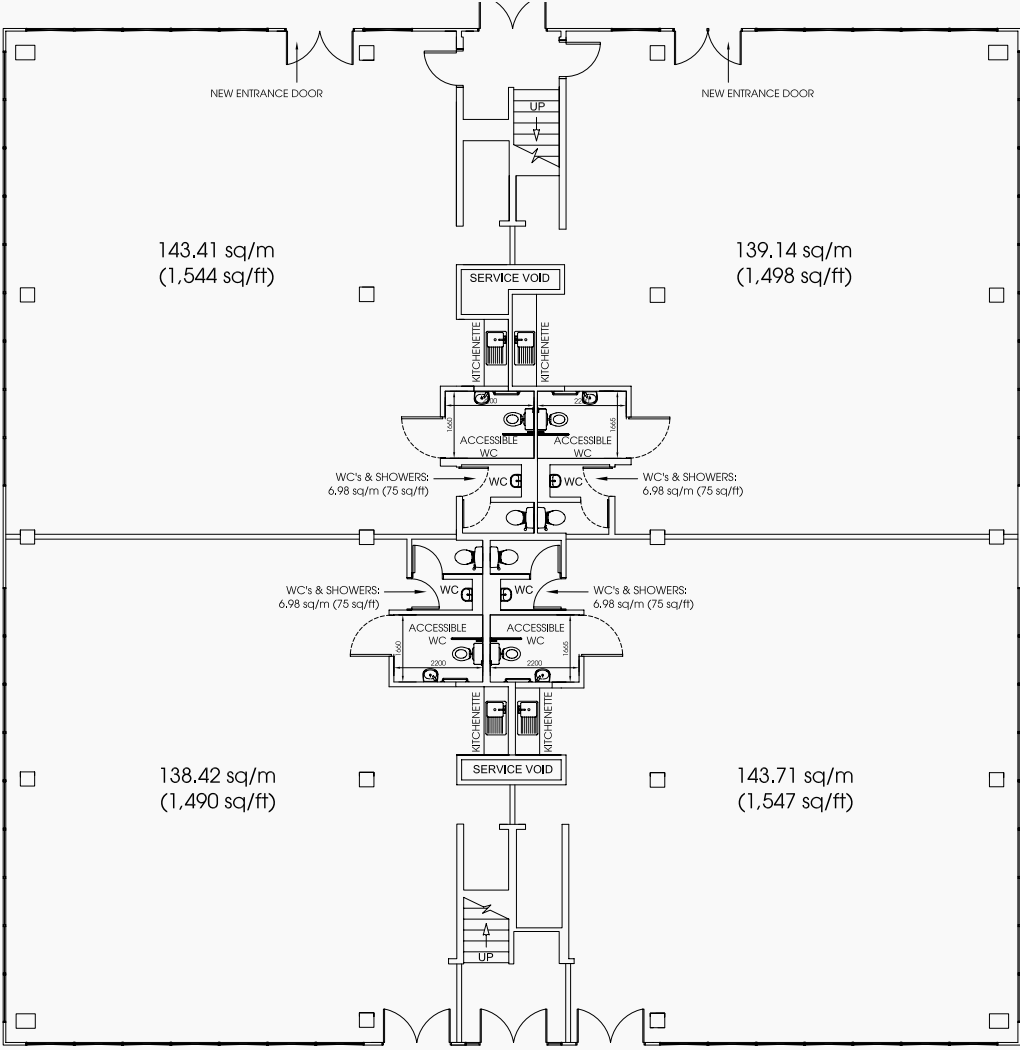

### FLOOR PLANS

Indicative space plans are available on request.

HONEYCOMB, CHESTER BUSINESS PARK, CHESTER, CH4 9QH

EAST

Proposed Ground Floor Plan  
SCALE 1:75

Proposed First Floor Plan  
SCALE 1:75

**SOUTH**

**Proposed Ground Floor Plan**  
SCALE 1:75

**Proposed First Floor Plan**  
SCALE 1:75

WEST

Proposed Ground Floor Plan

SCALE 1:75