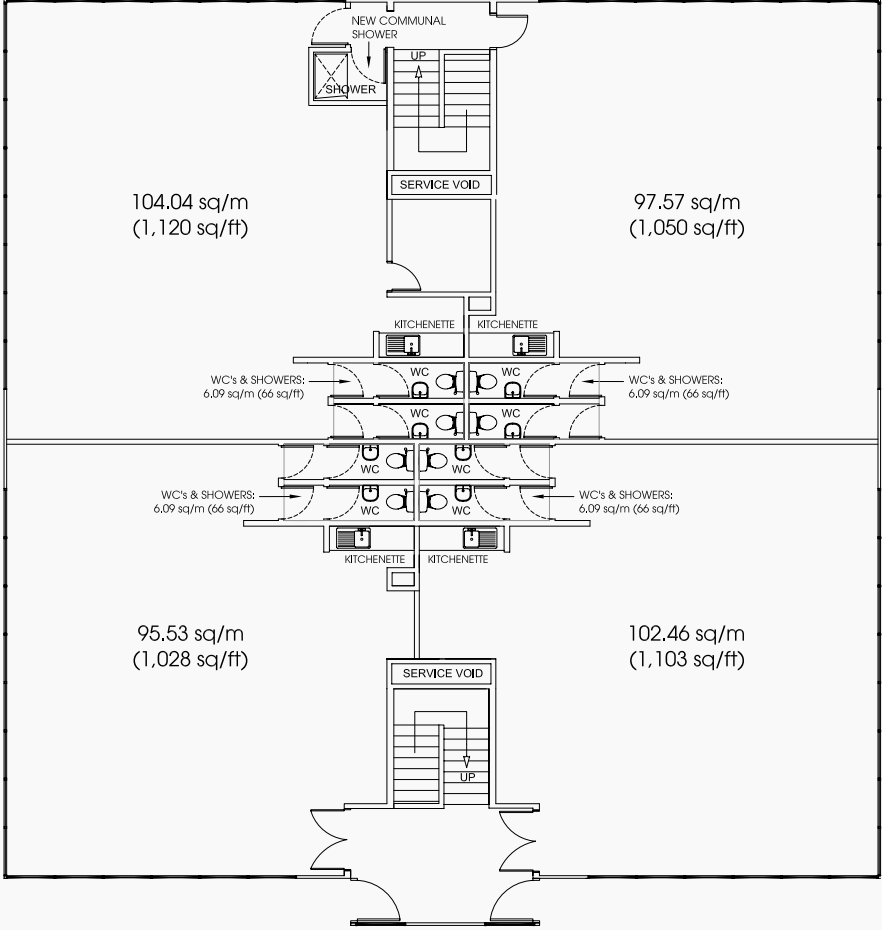

### FLOOR PLANS

Indicative space plans are available on request.

HONEYCOMB, CHESTER BUSINESS PARK, CHESTER, CH4 9QH

EAST

Proposed Ground Floor Plan  
SCALE 1:75

Proposed First Floor Plan  
SCALE 1:75

**SOUTH**

**Proposed Ground Floor Plan**  
SCALE 1:75

**Proposed First Floor Plan**  
SCALE 1:75

WEST

Proposed Ground Floor Plan

SCALE 1:75